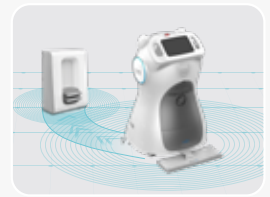

KEENON

Multiple Functions, Professional Cleaning

The robot can simultaneously perform sweeping, vacuuming, dust pushing, and other cleaning tasks, equipped with a powerful suction motor to clean up common garbage.

Featuring 3 Depth Stereo Vision and intelligent obstacle avoidance, the robot can maneuver agilely through crowds while ensuring operational safety.

Self Charging

Configure the robot's operating hours according to your usage schedule. It autonomously returns to recharge after shifts, ensuring optimal energy levels for worry-free operation during service hours.